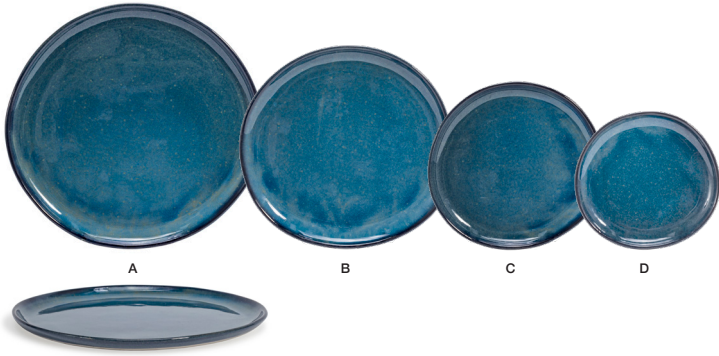

A	11" Round Artefact® Plate - Indigo	11 dia x .75	Pack 4	DDP068BLP21	CP
B	9" Round Artefact® Plate - Indigo	9 dia x .75	Pack 6	DDP069BLP22	
C	7.5" Round Artefact® Plate - Indigo	7.5 dia x .5	Pack 12	DSP036BLP23	
D	6" Round Artefact® Plate - Indigo	6 dia x .5	Pack 12	DAP082BLP23