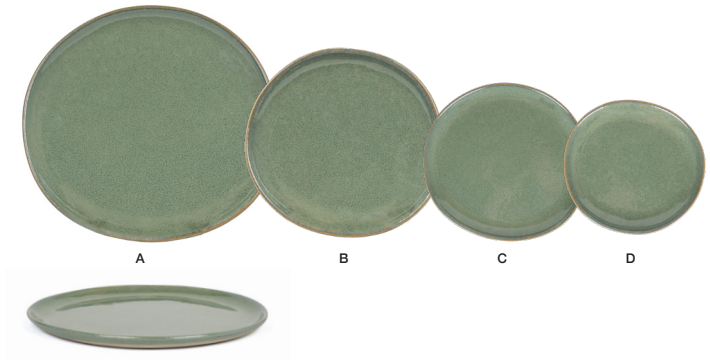

- A 11" Round Artefact® Plate - Moss 11 dia x .75 Pack 4 DDP068GRP21 **CP**
- B 9" Round Artefact® Plate - Moss 9 dia x .75 Pack 6 DDP069GRP22
- C 7.5" Round Artefact® Plate - Moss 7.5 dia x .5 Pack 12 DSP036GRP23
- D 6" Round Artefact® Plate - Moss 6 dia x .5 Pack 12 DAP082GRP23